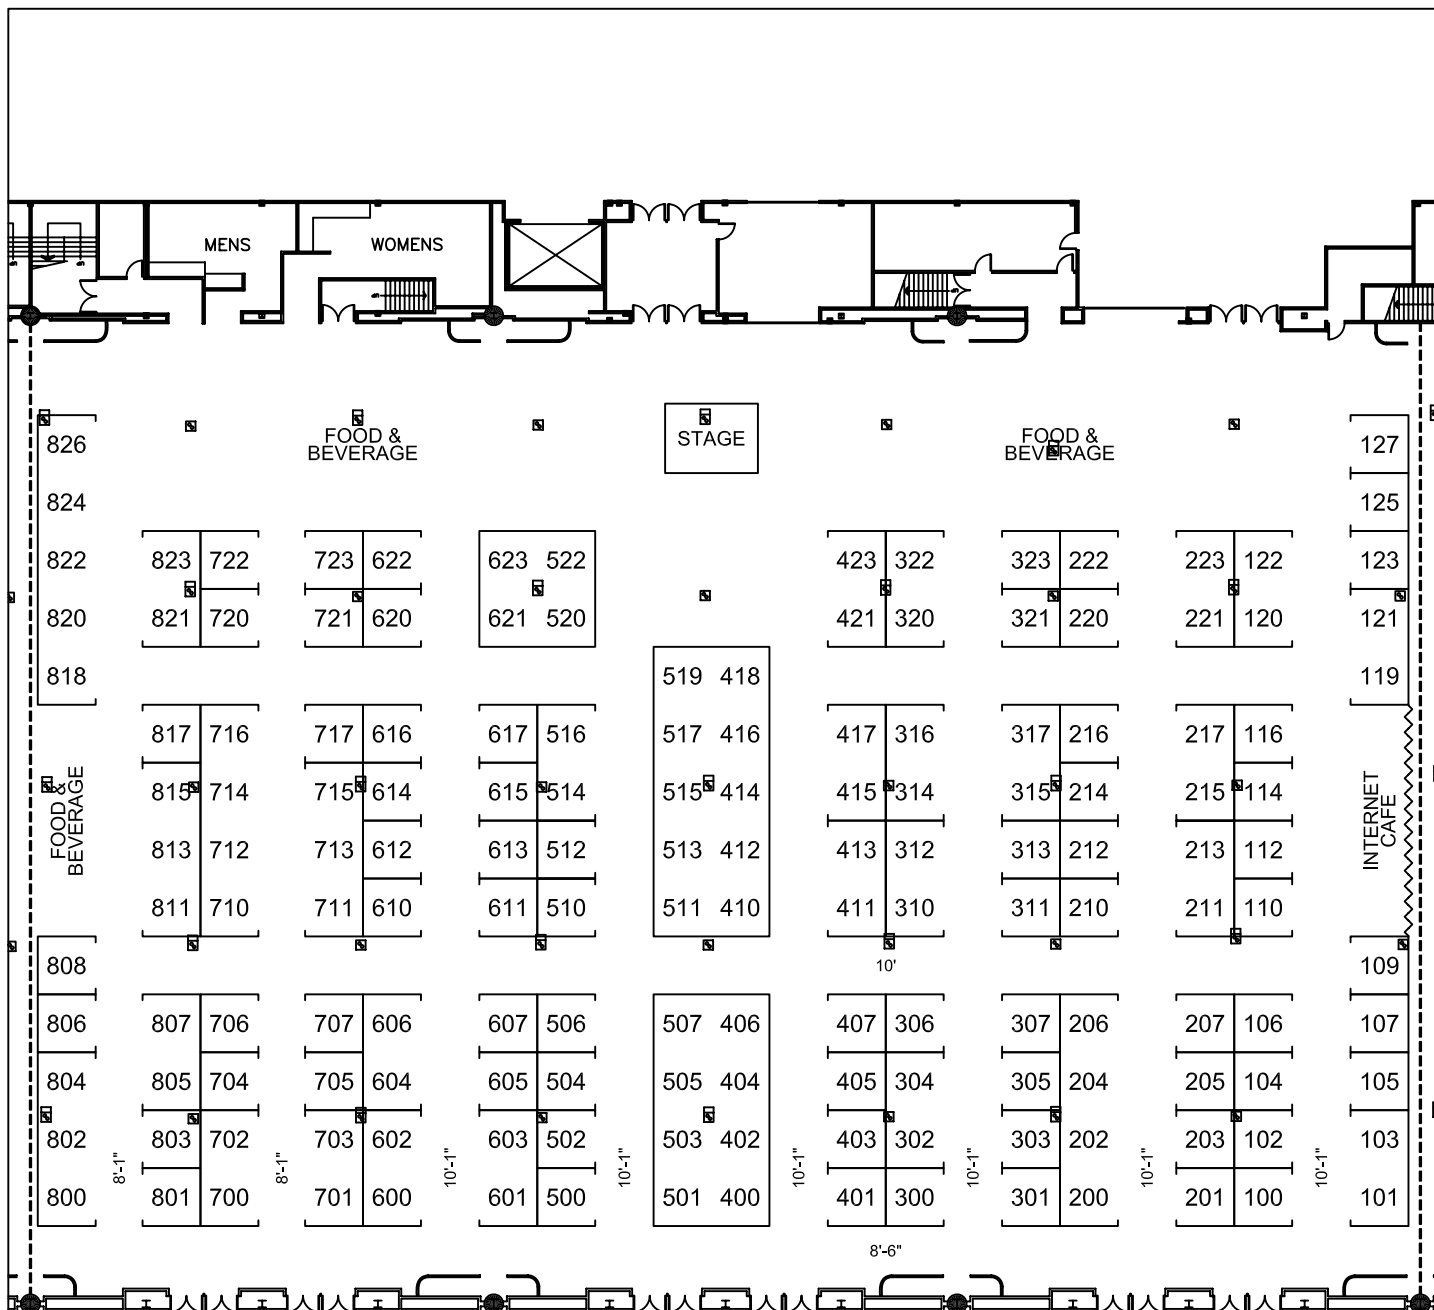

CANADIAN SOCIETY OF ASSOCIATION EXECUTIVES

OCTOBER 3, 2008

VANCOUVER CONVENTION & EXHIBITION CENTRE
EXHIBIT HALL B
VANCOUVER, BC

- COLUMNS
- ELECTRICAL / PHONE / WATER / DRAIN
- ELECTRICAL / PHONE

158 - 10' x 10' BOOTHS SPACES